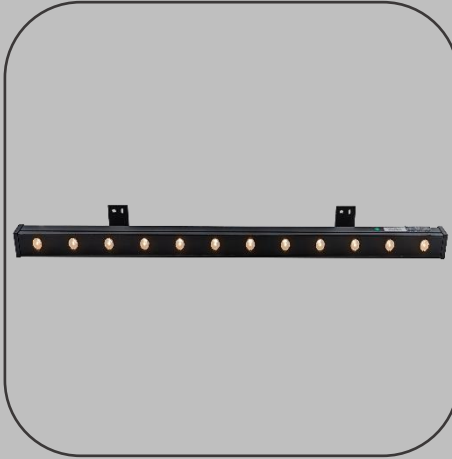

## SUS Line 1000 24V

Product specifications:

- ❖ Manufactured by: Suslight.
- ❖ Material: Black powder-coated aluminium.
- ❖ Size: Length of 100 cm., width of 4 cm. With mounting brackets 6.5 cm. deep.
- ❖ Number of LED: 12, OSRAM LED.
- ❖ Voltage: 24V.
- ❖ Power consumption: 8W.
- ❖ Light output: 736Lm.
- ❖ Ratings: IP66 – IK08.
- ❖ Energy label: A++.
- ❖ Light range: 600 cm.
- ❖ Beam angle: 60°.
- ❖ Light color: 2700K-2850K.
- ❖ CRI:>85.
- ❖ Minimum light hours: 75.000.
- ❖ LM80B20: 134.000.