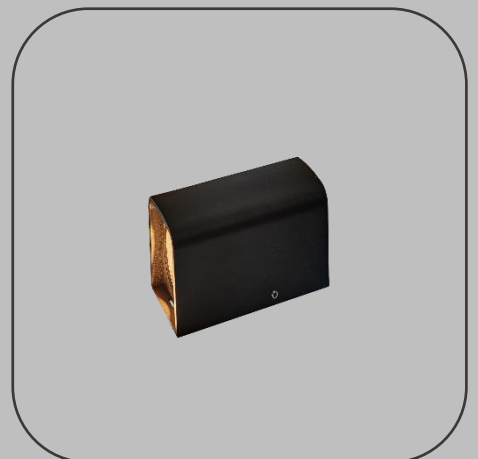

## SUS Slim Mono 230V

Product specifications:

- ❖ Manufactured by: Suslight.
- ❖ Material: Black, powder-coated aluminium.
- ❖ Size: Height of 12.8 cm., a width of 6 cm. and a depth of 5.6 cm..
- ❖ Number of LED: 1, CREE.
- ❖ Voltage: 230V.
- ❖ Power consumption: 3.5W.
- ❖ Light output: 315Lm.
- ❖ Ratings: IP65 – IK08.
- ❖ Energy label: A++.
- ❖ Light range: 1 × 300 cm, down.
- ❖ Beam angle: 1 × 60°.
- ❖ Light color: 2700K-2850K.
- ❖ CRI: >85.
- ❖ Minimum light hours: 75.000.
- ❖ LM80B20: 92.000.