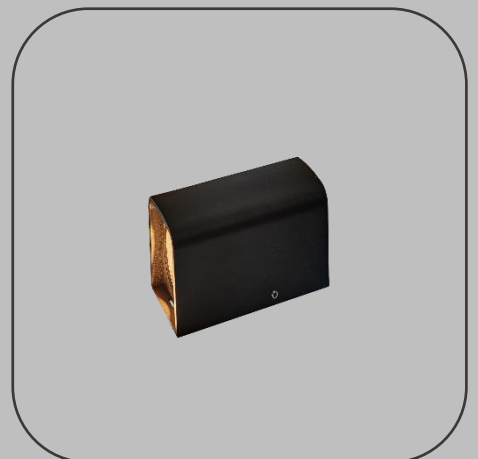

## SUS Slim Mono 24V

Product specifications:

- ❖ Manufactured by: Suslight.
- ❖ Material: Black, powder-coated aluminium.
- ❖ Size: Height of 12.8 cm., a width of 6 cm. and a depth of 5.6 cm..
- ❖ Number of LED: 1, CREE.
- ❖ Voltage: 24V.
- ❖ Power consumption: 3W.
- ❖ Light output: 315Lm.
- ❖ Ratings: IP65 – IK08.
- ❖ Energy label: A++.
- ❖ Light range: 1 × 300 cm, down.
- ❖ Beam angle: 1 × 60°.
- ❖ Light color: 2700K-2850K.
- ❖ CRI: >85.
- ❖ Minimum light hours: 75.000.
- ❖ LM80B20: 92.000.